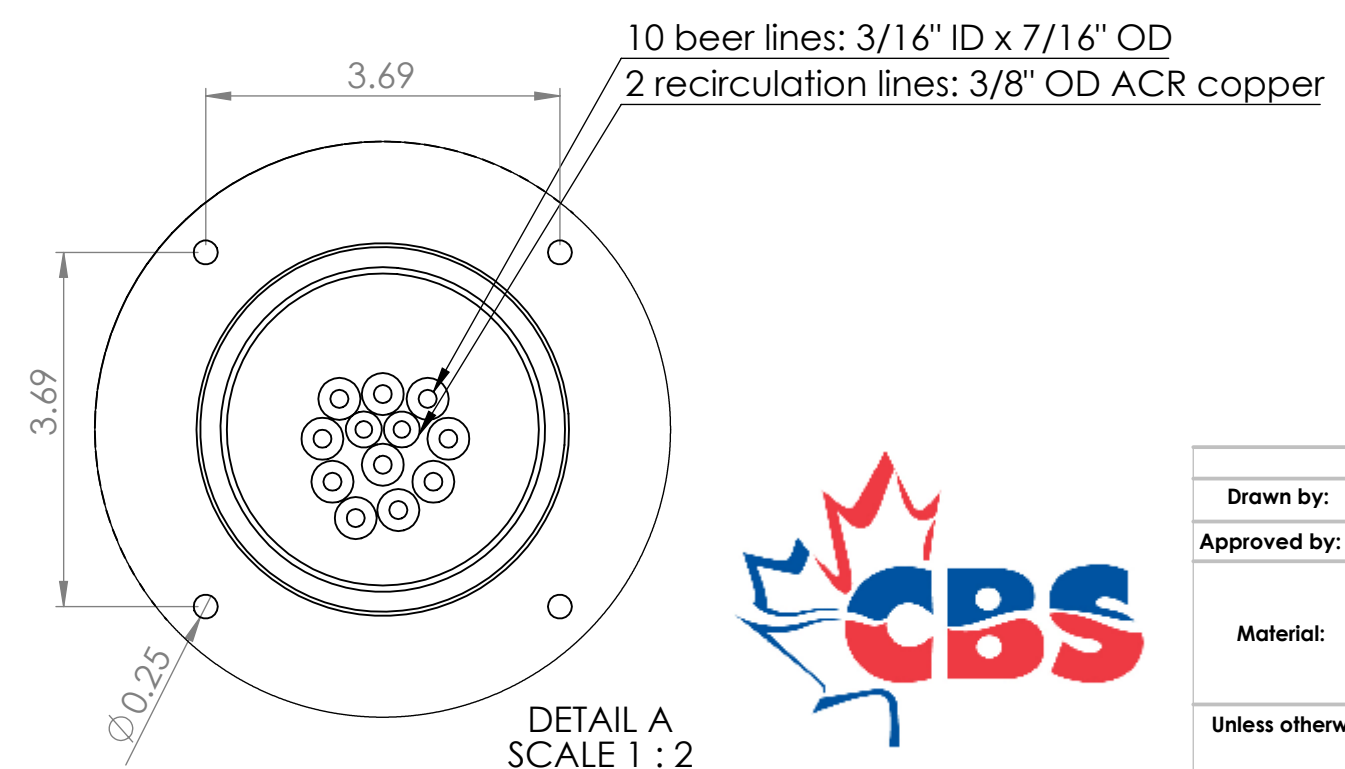

Isometric View
(For reference purpose only)

Suggested Drip Tray:
 BB701351 - 51" x 7" BSS Drip Tray
 BB702451 - 51" x 7" BSS Spray Drip Tray

Name		Date		Title	
Drawn by:	Canadian Beverage Supply Inc.	07/29/2020		4" 10 Tap Condor Tower	
Approved by:	VP Sales				
Material:	304 SS	Finish:	Polished SS	Part Number:	Revision:
Unless otherwise mentioned, dimensions are inches				BB102612-10SSCK	
SCALE: 1:5				SHEET 1 OF 1	