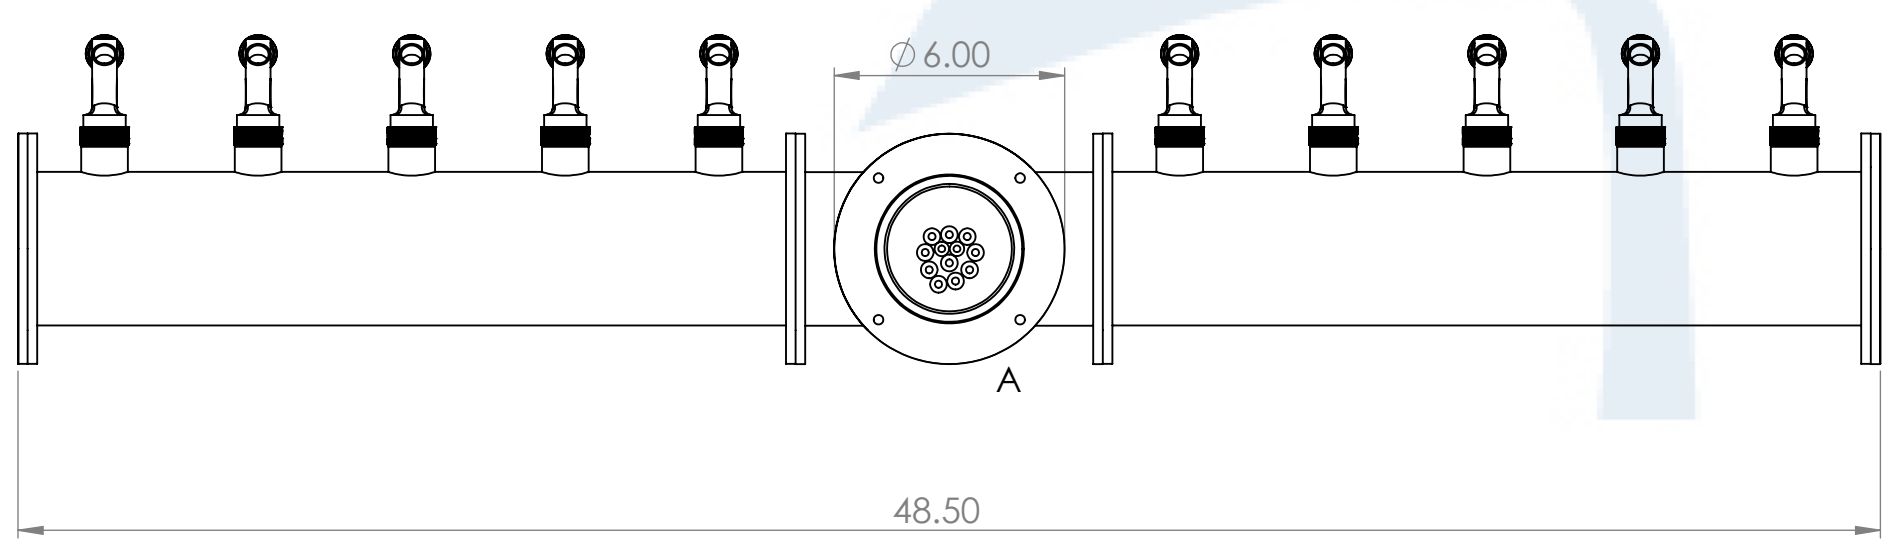

Isometric View
(For reference purpose only)

Suggested Drip Tray:
 BB701351 - 51" x 7" BSS Drip Tray
 BB702451 - 51" x 7" BSS Spray Drip Tray

Name		Date		Title	
Drawn by:	Canadian Beverage Supply Inc.	07/29/2020		4" 10 Tap Condor Tower	
Approved by:	VP Sales				
Material:	304 SS	Finish:	Polished SS	Part Number:	Revision:
Unless otherwise mentioned, dimensions are inches				BB102612-10SSCK	
SCALE: 1:5				SHEET 1 OF 1	